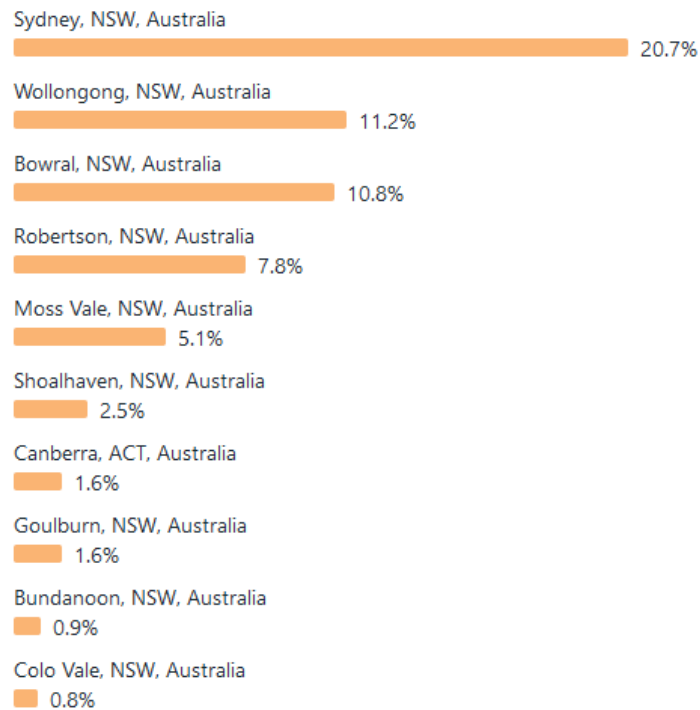

Social media exposure - The Robertson Show facebook page has 3,479 followers and growing, but posts are ALWAYS shared and often exceed 8,000 per post reach.

Robertson Show facebook page audience profile:

Top towns/cities

Recent content	Type	Reach	Likes and reacti...
It's Robertson Show day!! We're rea... 10 March 11:53	Post	Boost post	17,982 418
Calling all artisans, local producers ... 18 February 15:49	Post	Boost post	16,785 134
Tomorrow is your chance to witnes... 9 March 21:12	Post	Boost post	11,676 234
Calling all ladies - want to test your... 10 March 00:13	Post	Boost post	6,867 50
NEW Pavilion Class BEST SHEEP IN ... 21 February 20:00	Post	Boost post	6,271 44
We are looking forward to seeing N... 8 March 16:00	Post	Boost post	5,236 253
Calling all girls 12 years and under ... 9 March 20:07	Post	Boost post	5,167 48
Calling all gardeners- there is a love... 11 March 18:33	Post	Boost post	5,072 71

Facebook Page reach

92,633 ↑ 97.5%