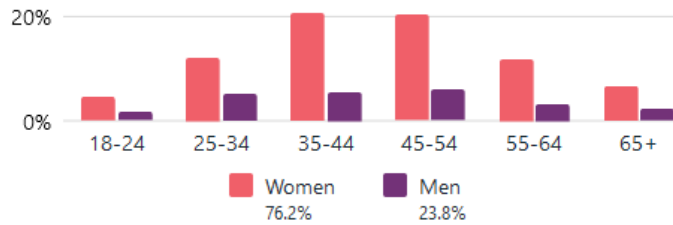

Company name: \_\_\_\_\_ Phone: \_\_\_\_\_

Signature: \_\_\_\_\_

Company address: \_\_\_\_\_

Social media exposure - The Robertson Show facebook page has 3,479 followers and growing, but posts are ALWAYS shared and often exceed 8,000 per post reach.

### Robertson Show facebook page audience profile: